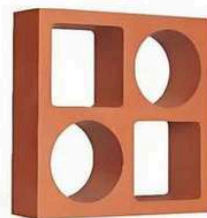

Breeze Blocks

01 Circle Breeze Block

Size : 205x205x62mm
Weight : 2.200 KG
Requirement Per 100 Sqft: 225 Pieces

artful symphony

Essence of elegance with enchanting environment

Elegant
ambiance

02 Cubic Breeze Block

Size : 205X205X62MM
Weight : 2.50 KG
Requirement Per 100 Sqft: 225 Pieces

03 Arrow Breeze Block

Size : **205X205X62MM**
Weight : 2.50 KG
Requirement Per 100 Sqft: **225 Pieces**

creative harmony

Aspire to adorn the ambience with aesthetics

Harmonious
design

04 Swastic Breeze Block

Size : **205X205X62MM**
Weight : 2.20 KG
Requirement Per 100 Sqft: **225 Pieces**

Breeze Blocks

05 Zebra Breeze Block

Size : 205X205X62MM
Weight : 2.20 KG
Requirement Per 100 Sqft: 225 Pieces