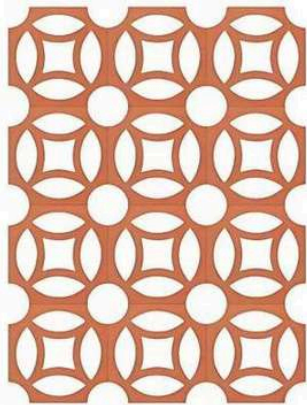

Size : 205X205X62MM
Weight : 2.30 KG
Requirement Per 100 Sqft: 225 Pieces

Four Petal Breeze Block

Size : **205X205X62MM**
Weight : 2.60 KG
Requirement Per 100 Sqft: **225 Pieces**

elegant composition

Your space too deserves your care and attention

Timeless
composition

Amber Breeze Block

Size : **205X205X62MM**
Weight : 2.80 KG
Requirement Per 100 Sqft: **225 Pieces**

Breeze Blocks

13 Star Breeze Block

Size : 205X205X62MM
Weight : 2.50 KG
Requirement Per 100 Sqft: **225 Pieces**

melodic masterpiece

Precious living with enhanced embellishment

Crafted
elegance

14 Diamond Breeze Block

Size : 205X205X62MM
Weight : 2.00 KG
Requirement Per 100 Sqft: **225 Pieces**

15 Pearl Breeze Block

Size : **205X205X62MM**
Weight : 2.60 KG
Requirement Per 100 Sqft: **225 Pieces**