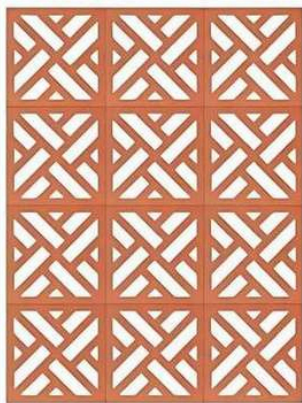

skillful resonance

Knock out designs for everlasting beauty.

16 Slice Breeze Block

Size : **205X205X62MM**
Weight : 2.00 KG
Requirement Per 100 Sqft: **225 Pieces**

Breeze Blocks

17 Cross Breeze Block

Size : 205X205X62MM
Weight : 2.90 KG
Requirement Per 100 Sqft: 225 Pieces