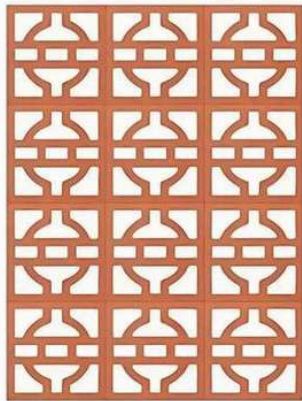

melodic masterpiece

Precious living with enhanced embellishment

Crafted
elegance

14 Diamond Breeze Block

Size : 205X205X62MM
Weight : 2.00 KG
Requirement Per 100 Sqft: **225 Pieces**

15 Pearl Breeze Block

Size : **205X205X62MM**
Weight : 2.60 KG
Requirement Per 100 Sqft: **225 Pieces**