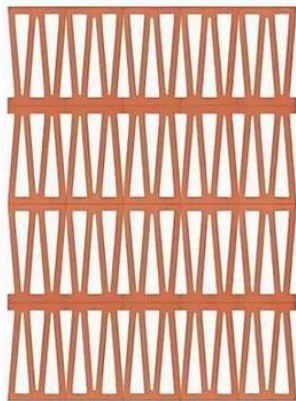

Size : 205X205X62MM
Weight : 2.50 KG
Requirement Per 100 Sqft: 225 Pieces

03 Arrow Breeze Block

Size : **205X205X62MM**
Weight : 2.50 KG
Requirement Per 100 Sqft: **225 Pieces**

creative harmony

Aspire to adorn the ambience with aesthetics

Harmonious
design

04 Swastic Breeze Block

Size : **205X205X62MM**
Weight : 2.20 KG
Requirement Per 100 Sqft: **225 Pieces**

Breeze Blocks

05 Zebra Breeze Block

Size : 205X205X62MM
Weight : 2.20 KG
Requirement Per 100 Sqft: 225 Pieces

artistic melody

Hypnotize yourself with heavenly heights of your homes

Artisanal
arrangement

06 Lotus Breeze Block

Size : 205X205X62MM
Weight : 2.20 KG
Requirement Per 100 Sqft: 225 Pieces

07 W Breeze Block

Size : 185x261x75mm
Weight : 3.30 KG
Requirement Per 100 Sqft: **200 Pieces**

masterful orchestration

Sleekness meets Sturdiness...to make a style statement

Graceful aesthetics

08 Opal Breeze Block

Size : 205X205X62MM
Weight : 2.50 KG
Requirement Per 100 Sqft: **225 Pieces**