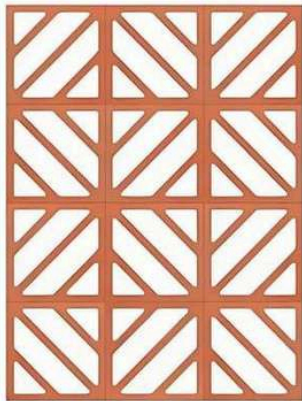

Size : 205X205X62MM
Weight : 2.50 KG
Requirement Per 100 Sqft: 225 Pieces

03 Arrow Breeze Block

Size : **205X205X62MM**
Weight : 2.50 KG
Requirement Per 100 Sqft: **225 Pieces**

creative harmony

Aspire to adorn the ambience with aesthetics

Harmonious
design

04 Swastic Breeze Block

Size : **205X205X62MM**
Weight : 2.20 KG
Requirement Per 100 Sqft: **225 Pieces**

Breeze Blocks

05 Zebra Breeze Block

Size : 205X205X62MM
Weight : 2.20 KG
Requirement Per 100 Sqft: 225 Pieces

Size : 185x261x75mm
Weight : 3.30 KG
Requirement Per 100 Sqft: **200 Pieces**

masterful orchestration

Sleekness meets Sturdiness...to make a style statement

Graceful aesthetics

08 Opal Breeze Block

Size : 205X205X62MM
Weight : 2.50 KG
Requirement Per 100 Sqft: **225 Pieces**