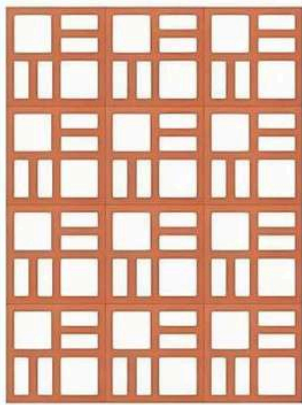

Harmonious
design

04 Swastic Breeze Block

Size : **205X205X62MM**
Weight : 2.20 KG
Requirement Per 100 Sqft: **225 Pieces**

Breeze Blocks

05 Zebra Breeze Block

Size : 205X205X62MM
Weight : 2.20 KG
Requirement Per 100 Sqft: 225 Pieces

Size : 185x261x75mm
Weight : 3.30 KG
Requirement Per 100 Sqft: **200 Pieces**

masterful orchestration

Sleekness meets Sturdiness...to make a style statement

Graceful aesthetics

08 Opal Breeze Block

Size : 205X205X62MM
Weight : 2.50 KG
Requirement Per 100 Sqft: **225 Pieces**

Breeze Blocks

09 Square Breeze Block

Size : 205X205X62MM
Weight : 2.40 KG
Requirement Per 100 Sqft: 225 Pieces

graceful arrangement

Suave and stylish decors to suit your taste

Curated
balance

10 Camp Breeze Block

Edge Bricks
Size :**9×3** inch

Stone Bricks
Size :**9×3** inch

FOUR PETAL

SIZE : 8x8 - 2.5 in
SIZE : 8.5x8.5 - 2.5 in

AMBER

SIZE : 8x8 - 2.5 in
SIZE : 8.5x8.5 - 2.5 in

OPEL

SIZE : 8x8 - 2.5 in
SIZE : 8.5x8.5 - 2.5 in