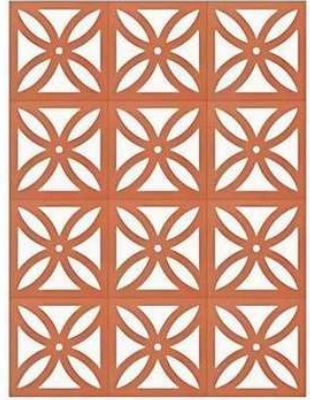

Amber Breeze Block

Size : **205X205X62MM**
Weight : 2.80 KG
Requirement Per 100 Sqft: **225 Pieces**