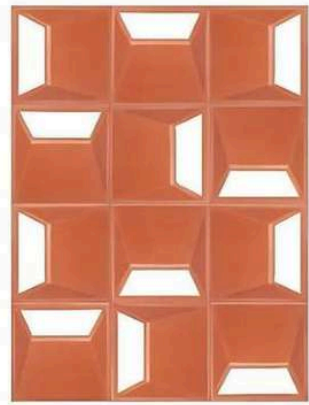

Breeze Blocks

09 Square Breeze Block

Size : 205X205X62MM
Weight : 2.40 KG
Requirement Per 100 Sqft: 225 Pieces

graceful arrangement

Suave and stylish decors to suit your taste

Curated
balance

10 Camp Breeze Block

Size : 205X205X62MM
Weight : 2.30 KG
Requirement Per 100 Sqft: 225 Pieces

Four Petal Breeze Block

Size : **205X205X62MM**
Weight : 2.60 KG
Requirement Per 100 Sqft: **225 Pieces**

elegant composition

Your space too deserves your care and attention