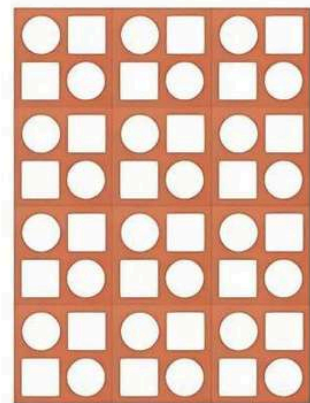

Breeze Blocks

01 Circle Breeze Block

Size : 205x205x62mm
Weight : 2.200 KG
Requirement Per 100 Sqft: 225 Pieces

artful symphony

Essence of elegance with enchanting environment

Elegant
ambiance

02 Cubic Breeze Block

Size : 205X205X62MM
Weight : 2.50 KG
Requirement Per 100 Sqft: 225 Pieces

03 Arrow Breeze Block

Size : **205X205X62MM**
Weight : 2.50 KG
Requirement Per 100 Sqft: **225 Pieces**

creative harmony

Aspire to adorn the ambience with aesthetics

Edge Bricks
Size :**9×3** inch

Stone Bricks
Size :**9×3** inch

FOUR PETAL

SIZE : 8x8 - 2.5 in
SIZE : 8.5x8.5 - 2.5 in

AMBER

SIZE : 8x8 - 2.5 in
SIZE : 8.5x8.5 - 2.5 in

OPEL

SIZE : 8x8 - 2.5 in
SIZE : 8.5x8.5 - 2.5 in

ARROW

SIZE : 8x8 - 2.5 in
SIZE : 8.5x8.5 - 2.5 in

QUADRA/LEAF

SIZE : 8x8 - 2.5 in
SIZE : 8.5x8.5 - 2.5 in

LILY

SIZE : 8x8 - 2.5 in

SWASTIK

SIZE : 8x8 - 2.5 in